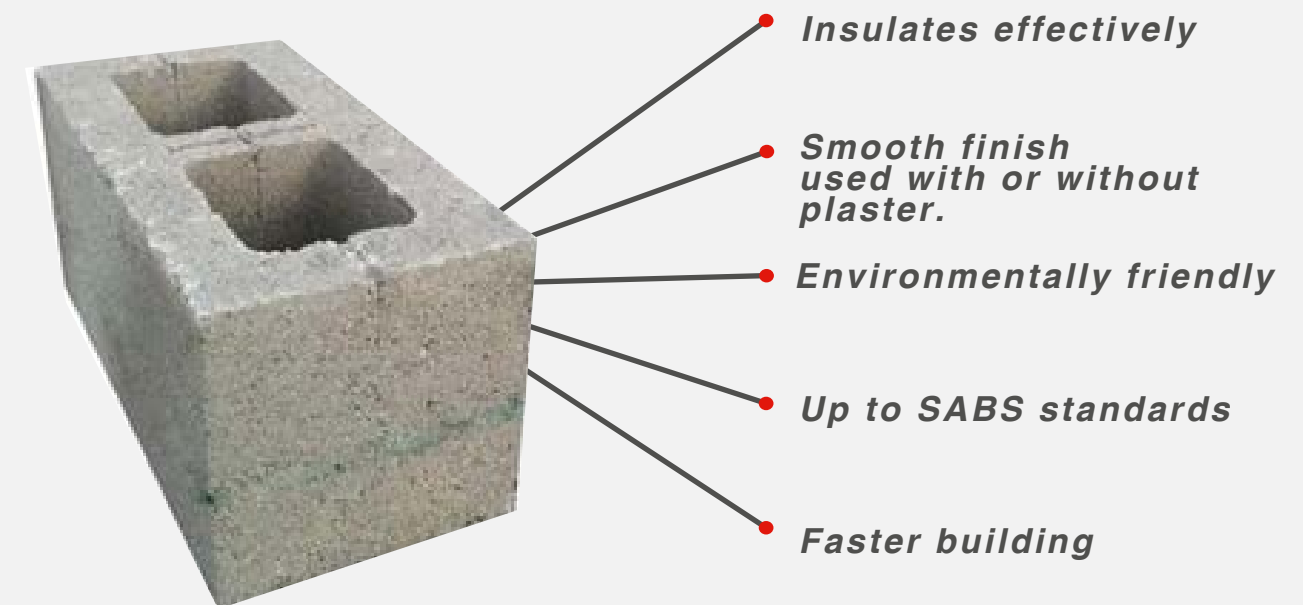

Product Range

CEMPRO currently produces two main products:

The CEMPRO Stock Brick

The Cempro stock brick is a standard size brick that's mostly used to build the inside structures of homes or buildings.

The inside of the structures can then be plastered according to need.

- This brick makes the building process much cheaper due to size and cost.
- The stock brick can also be utilised as a foundation brick.
- It is very well finished and can almost be utilised as a face brick.

Brick size:	220 x 100 x 70 mm
Average weight:	Approx. 4 kg

The CEMPRO Building Block

The Cempro building block is used to build various structures, such as homes or buildings.

- One of the key advantages of the building block is that it effectively insulates your home and assists in regulating the temperature accordingly.
- Due to its large size, the building blocks speed up the building process.
- One of the attributes is that these blocks have a very smooth surface and can be plastered or not.