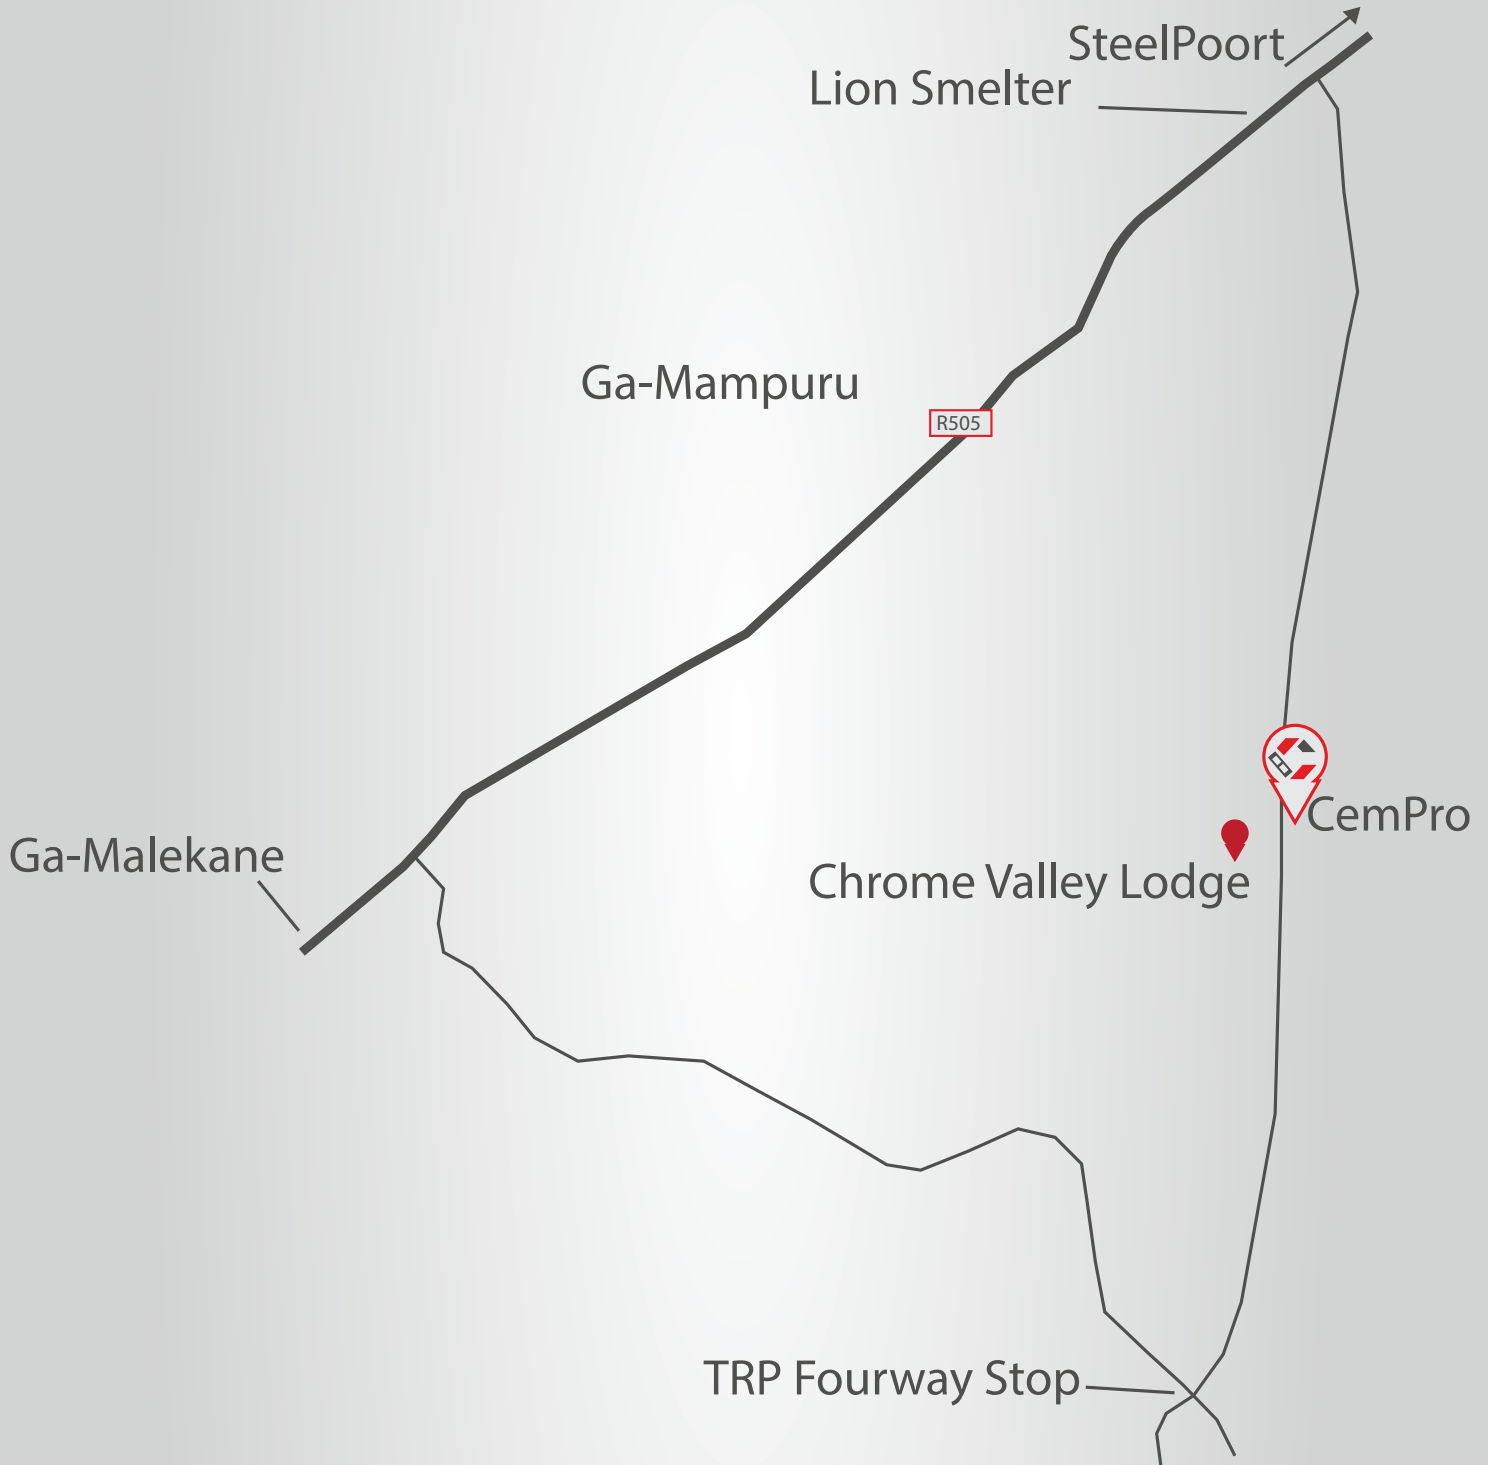

Come and visit us, or phone for a quick location!

Guaranteed  
Quality Assured!

About 10% larger than some competitors' cement stocks!

Cement Stocks

Building Blocks

Steelpoort Industrial Park | Steelpoort, 1133 | 013 007 1653  
Email: [sales@cempro.co.za](mailto:sales@cempro.co.za) Website: [www.cempro.co.za](http://www.cempro.co.za)

# Struggling to find us?

Here's a map & coordinates that can help you

GPS coordinates: 24°52'11.26"S 30° 7'9.12"E